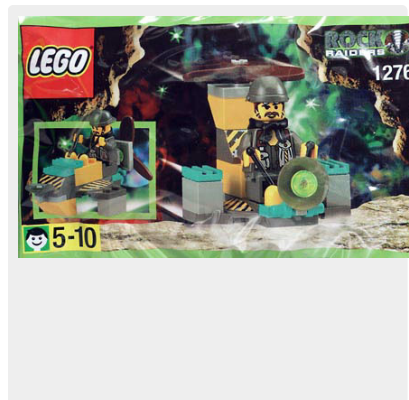

Set Template

1276 3 Heli Transporter (LEGO SYSTEM San heri toransupōtā), also known as Helicopter and Rock Raide Chopper, is a Rock Raiders set released released in 2000 [verify] in a rare Kabaya promotional collection. It contains 20 pieces and has no MSRP or list price as it was sold for free with Kayaba Sweets Packages. It came packaged in a very small bag or box and features Docs with the Helicopter Transporter, a small helicopter not unlike the Tunnel Scout. Its alternate build appears to be more a plane-like craft.

Photos

Set Details

Release	2000
Pieces	20
Minifigures	1