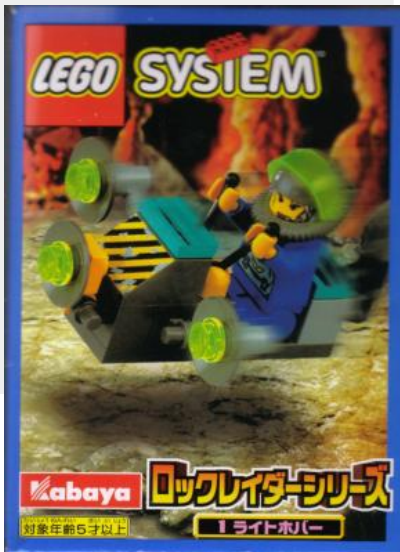

HTML Components

Image Boxes

Show an image inside a box, opens full image in a lightbox.

```
<div class="img-box"><a href="https://docs.rockraidersunited.com/uploads/images/gallery/2019-09/1274.jpg">
  <img src="https://docs.rockraidersunited.com/uploads/images/gallery/2019-09/1274.jpg" alt="1276 Box"/>
</a>
</div>
```

Example

Video Embeds

You can embed attached videos into your page with the following code.

```
<video controls="controls" width="400"><source
```