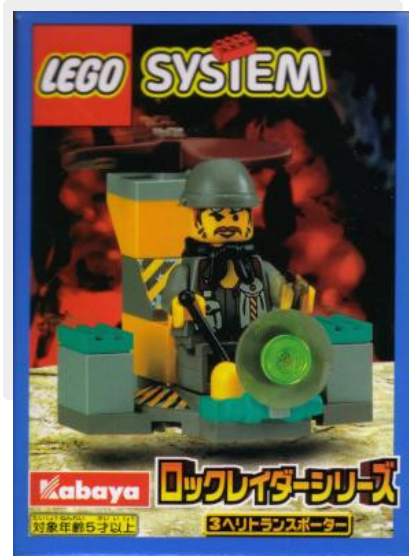

Set Template

1276 3 Heli Transporter (LEGO SYSTEM San heri toransupōtā), also known as Helicopter and Rock Raide Chopper, is a Rock Raiders set released released in 2000 [verify] in a rare Kabaya promotional collection. It contains 20 pieces and has no MSRP or list price as it was sold for free with Kayaba Sweets Packages. It came packaged in a very small bag or box and features Docs with the Helicopter Transporter, a small helicopter not unlike the Tunnel Scout. Its alternate build appears to be more a plane-like craft.

Photos

Set Details

Release	2000
Pieces	20
Minifigures	1